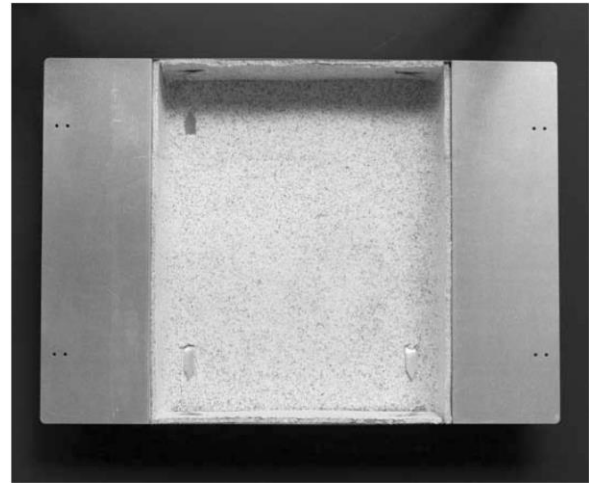

## Fire-Rated In-Wall Speaker / LED Flat Light Enclosure

The new e.z. barrier enclosure for in-wall speakers is easy to install, reducing unnecessary labor and material costs while diminishing the transfer of sound from one room to another. It also maintains the integrity of a fire-rated wall / ceiling for one hour.

**In-Wall Speaker Enclosure  
Model# ezb 14-14-3**

It allows residential and commercial contractors to meet building code requirements for installation in wall/ceiling assemblies. With the new e.z. barrier one-hour fire-rated enclosure, you'll install speakers in a fraction of the time while maintaining a one-hour fire rating.